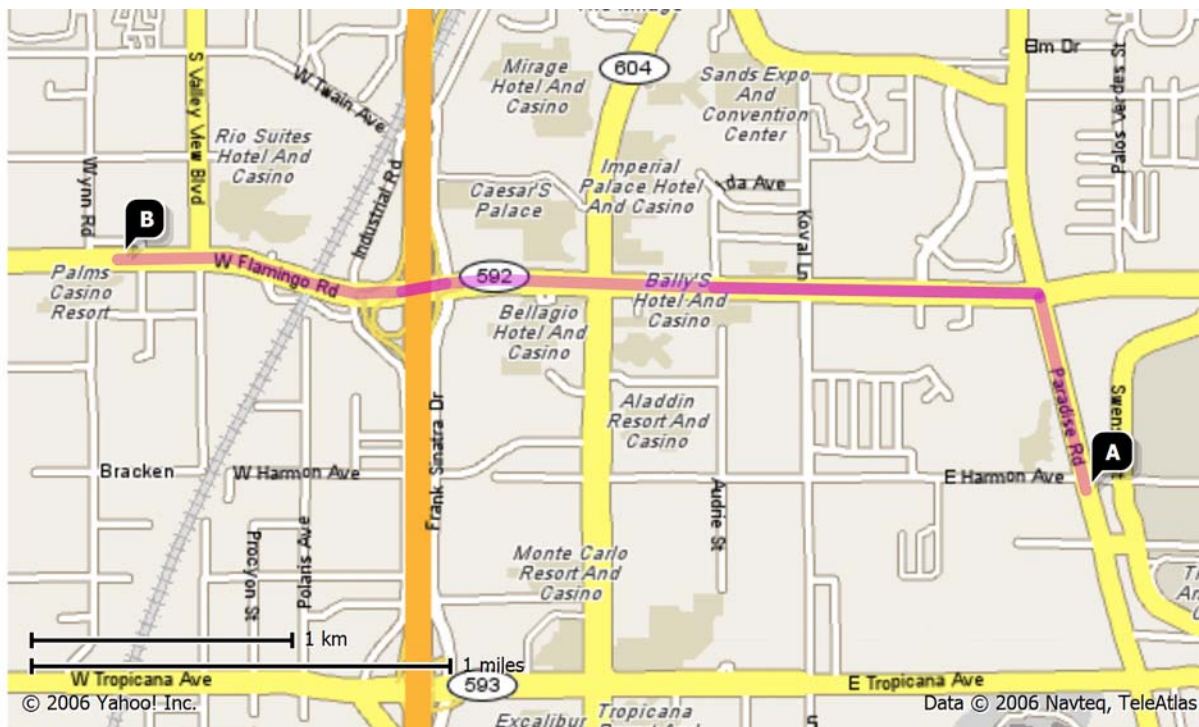

A Hofbrauhaus - Las Vegas(702) 853-2337 ★★★★★
4510 Paradise Road, las vegas, nv

1. Start at 4510 PARADISE RD, LAS VEGAS going toward E HARMON AVE - go 0.5 mi
2. Turn **L** on FLAMINGO RD[NV-592] - go 2.2 mi
3. Arrive at 4000 W FLAMINGO RD, LAS VEGAS, on the **R**

Distance: 2.7 miles, Travel Time: 4 mins

B Gold Coast(888) 402-6278
4000 West Flamingo Road, las vegas, NV

Total Distance: 2.7 miles, Total Travel Time: 4 mins

When using any driving directions or map, it's a good idea to do a reality check and make sure the road still exists, watch out for construction, and follow all traffic safety precautions. This is only to be used as an aid in planning.