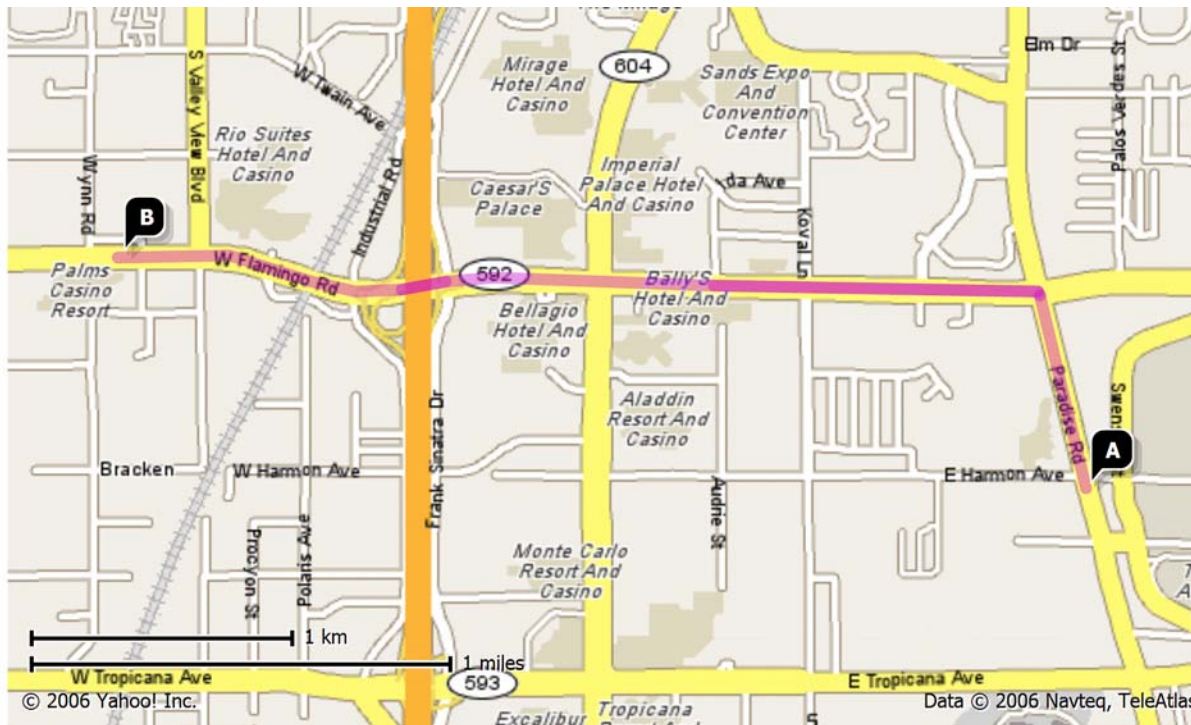

A Hofbrauhaus - Las Vegas(702) 853-2337 ★★★★★
4510 Paradise Road, las vegas, nv

1. Start at 4510 PARADISE RD, LAS VEGAS going toward E HARMON AVE - go 0.5 mi
2. Turn **L** on FLAMINGO RD[NV-592] - go 2.2 mi
3. Arrive at 4000 W FLAMINGO RD, LAS VEGAS, on the **R**

Distance: 2.7 miles, Travel Time: 4 mins

B Gold Coast(888) 402-6278
4000 West Flamingo Road, las vegas, NV

Total Distance: 2.7 miles, Total Travel Time: 4 mins

When using any driving directions or map, it's a good idea to do a reality check and make sure the road still exists, watch out for construction, and follow all traffic safety precautions. This is only to be used as an aid in planning.